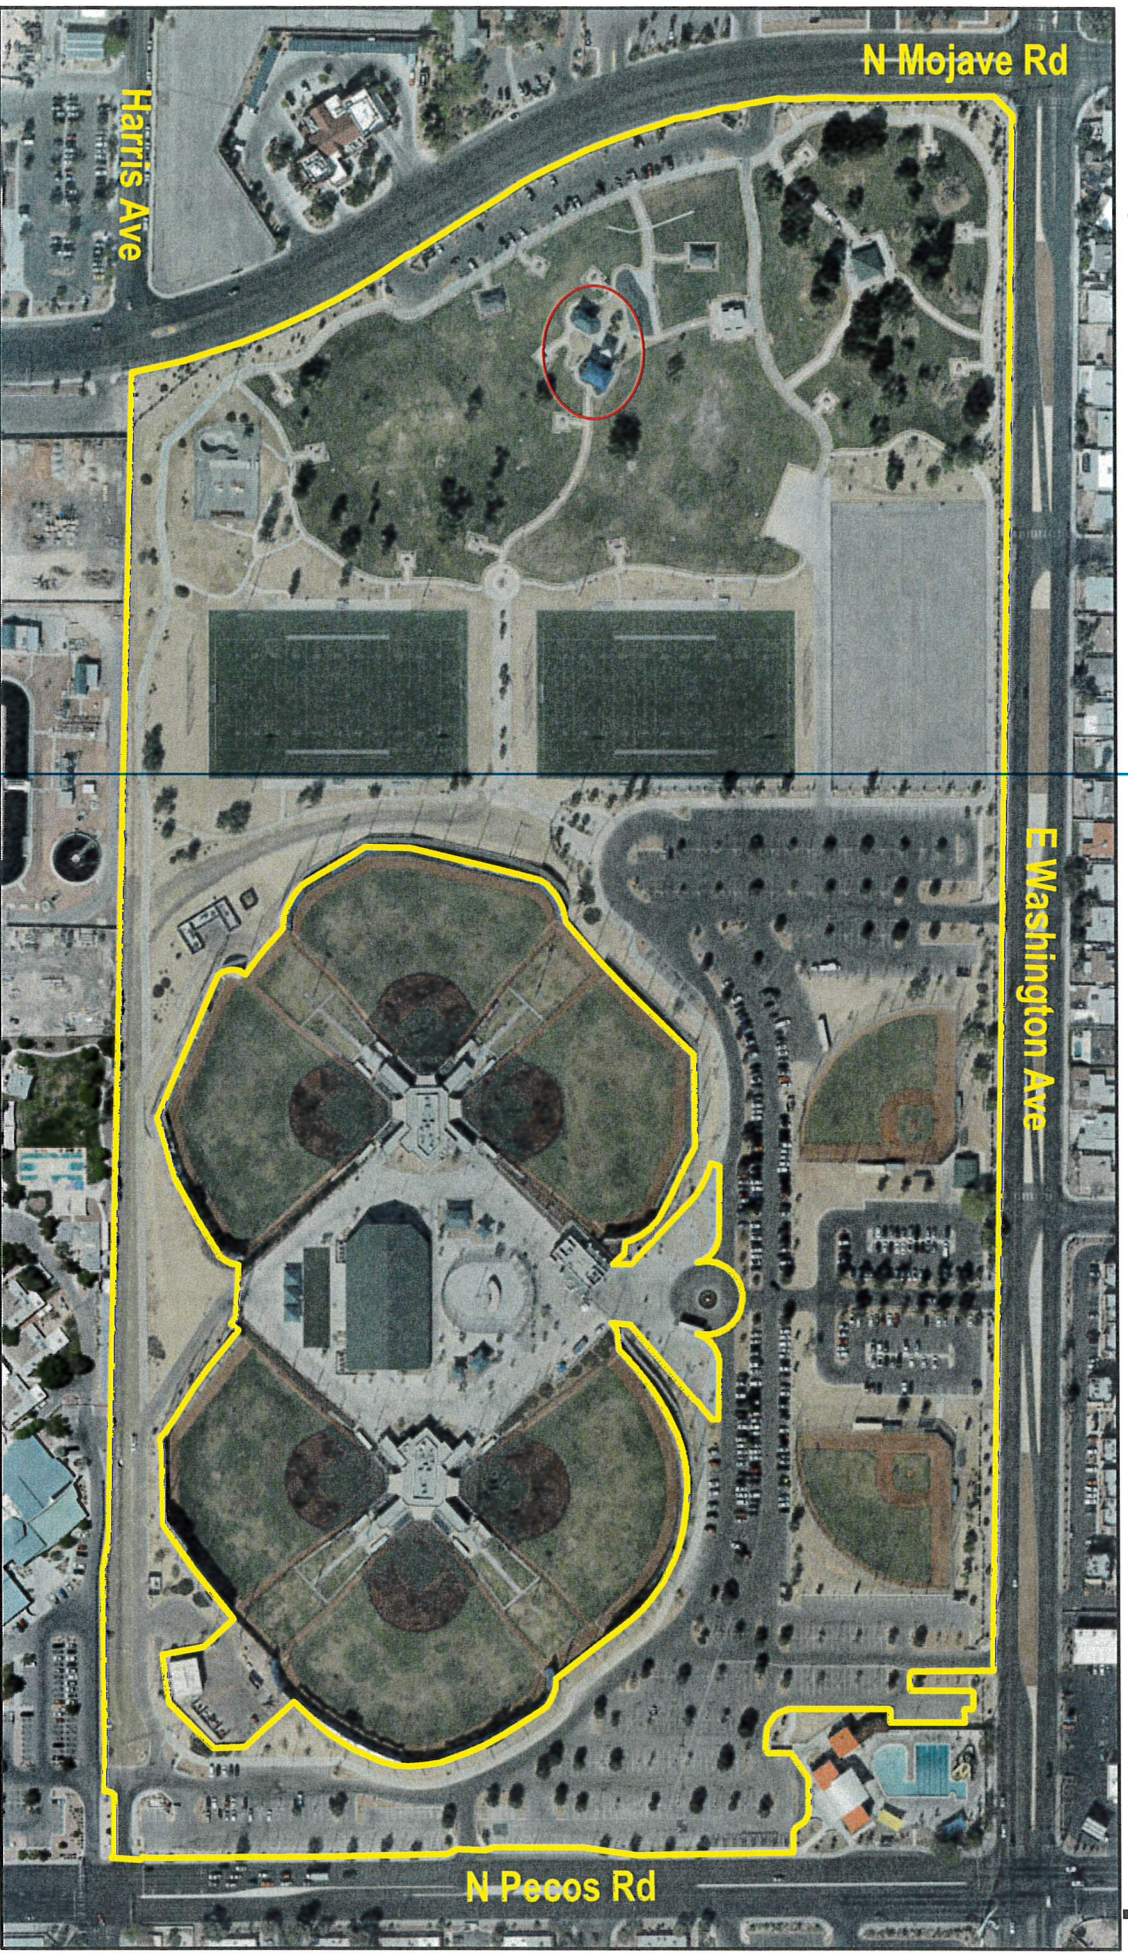

Kellogg-Zaher Sports Complex

7901 W Washington Avenue

Construction Year	2005	Dog Runs	3	Fitness Course	Y	Swings	8	Special Event Area	Y
Total Acres	96.56	# Dog Drinking Fountain	4	Playgrd Shade Structure	3	Tot Swings	2	Walking Course	Y
Ward	2	Soccer Field	11	# 2-5 Playgrounds	3	Ground Play	Y	Track Surface	Asphalt
Restroom	3	# Synthetic Fields	7	# 5-12 Playgrounds	3	Open Turf Area	Y	Track Length (MI)	1.69
# Drinking Fountain	6							Nonsewerable Picnic	Y

Parks and Grounds
Maintenance

Lorenzi Park & Sport Park

3333 W Washington Avenue

Construction Year	1921	Playground Shade Structure	4	Baseball 50/70	2	Basketball Hoops	6	Walking Course	Y
Total Acres	57.24	# 2-5 Playgrounds	2	Bulpen	6	Basketball Court	4	Track Surface	Concrete
Ward	5	# 5-12 Playgrounds	2	Dugout	8	Tennis Court	10	Track Length (M)	1.67
Restroom	3	Ground Play	Y	Infield	2	Special Event Area	Y	Reserveable Picnic	7
Parking Lot	Y	Open Turf Area	Y	Warning Track	4	Fountain/Pond	Y	Nonreserveable Picnic	Y
						Fishing Pond	Y		

Parks and Grounds
Maintenance

Centennial Hills Phase III Park

6851 N Buffalo Dr

Construction Year	2008	Playgrd Shade Structure	1	Open Turf Area	
Total Acres	18.90	# 2-5 Playgrounds	#	Horseshoe Pit	
Ward	6	Swings	4	Walking Course	
Restroom	2	Tot Swings	2	Track Surface	
Parking Lot	Y				

	Y	Track Length (MI)	0.9
	3.00	Water Play	Y
	Y	Special Event Area	Y
	Concrete	Reserveable Picnic	10

Parks and Grounds
 Maintenance

Gary Reese Freedom Park

850 N Mojave Road

Construction Year	1972	Playgrd Shade Structure	2	Open Turf Area	
Total Acres	50.33	# 2-5 Playgrounds	1	Baseball 60	
Ward	3	# 5-12 Playgrounds	1	Bulpen	
Restroom	2	Swings	4	Dugout	
Parking Lot	Y	Tot Swings	4	Infield	
Special Event Area	Y	Ground Play	Y	Warning Track	