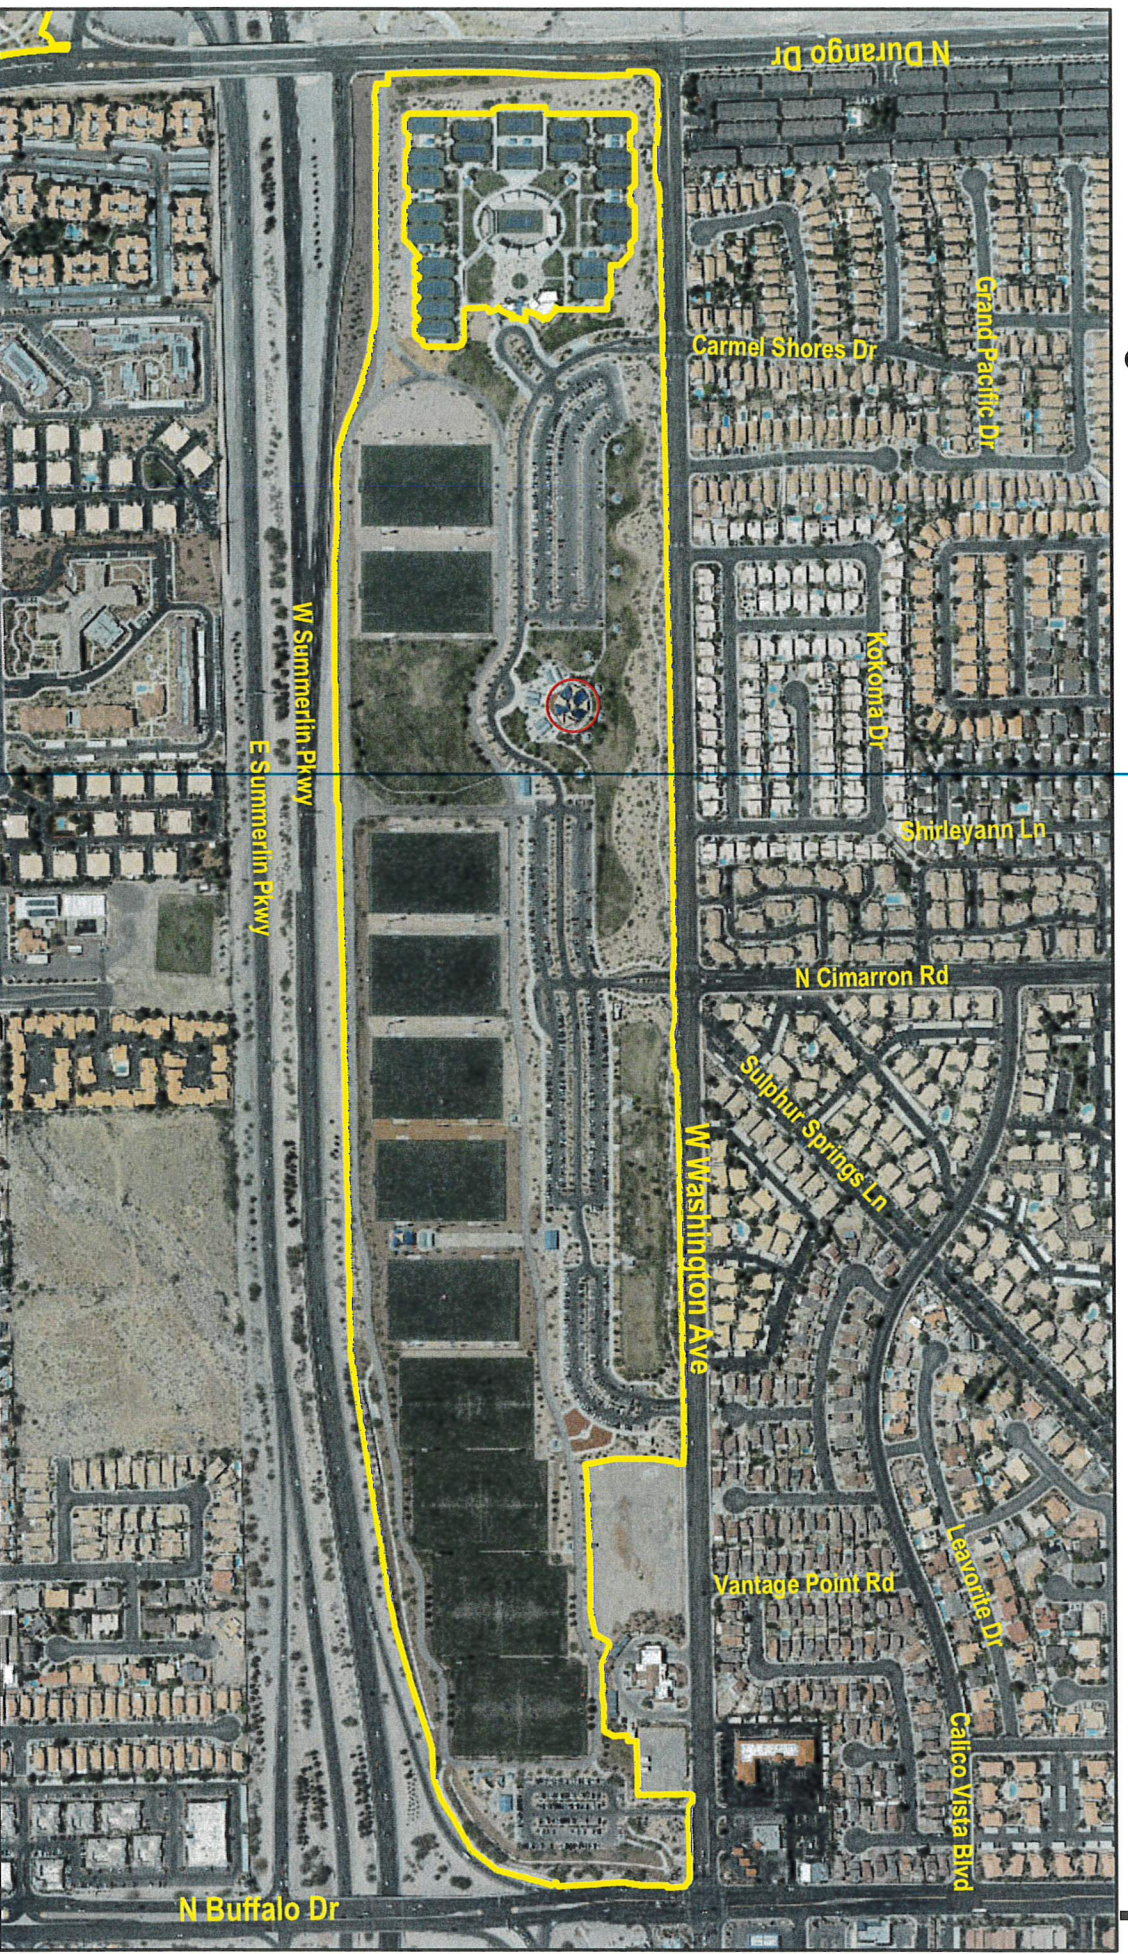

Kellogg-Zaher Sports Complex

7901 W Washington Avenue

Construction Year	2005	Dog Runs	3	Fitness Course	Y	Swings	8	Special Event Area	Y
Total Acres	96.56	# Dog Drinking Fountain	4	Playgrd Shade Structure	3	Tot Swings	2	Walking Course	Y
Ward	2	Soccer Field	11	# 2-5 Playgrounds	3	Ground Play	Y	Track Surface	Asphalt
Restroom	3	# Synthetic Fields	7	# 5-12 Playgrounds	3	Open Turf Area	Y	Track Length (MI)	1.69
# Drinking Fountain	6							Nonsewerable Picnic	Y

Parks and Grounds
Maintenance

Lorenzi Park & Sport Park

3333 W Washington Avenue

Construction Year	1921	Playground Shade Structure	4	Baseball 50/70	2	Basketball Hoops	6	Walking Course	Y
Total Acres	57.24	# 2-5 Playgrounds	2	Bulpen	6	Basketball Court	4	Track Surface	Concrete
Ward	5	# 5-12 Playgrounds	2	Dugout	8	Tennis Court	10	Track Length (M)	1.67
Restroom	3	Ground Play	Y	Infield	2	Special Event Area	Y	Reserveable Picnic	7
Parking Lot	Y	Open Turf Area	Y	Warning Track	4	Fountain/Pond	Y	Nonreserveable Picnic	Y
						Fishing Pond	Y		

Parks and Grounds
Maintenance

Centennial Hills Phase III Park

6851 N Buffalo Dr

Construction Year	2008	Playgrd Shade Structure	1	Open Turf Area	
Total Acres	18.90	# 2-5 Playgrounds	#	Horseshoe Pit	
Ward	6	Swings	4	Walking Course	
Restroom	2	Tot Swings	2	Track Surface	
Parking Lot	Y				

	Y	Track Length (MI)	0.9
	3.00	Water Play	Y
	Y	Special Event Area	Y
	Concrete	Reserveable Picnic	10

Parks and Grounds
 Maintenance

Gary Reese Freedom Park

850 N Mojave Road

Construction Year	1972	Playgrd Shade Structure	2	Open Turf Area	
Total Acres	50.33	# 2-5 Playgrounds	1	Baseball 60	
Ward	3	# 5-12 Playgrounds	1	Bulpen	
Restroom	2	Swings	4	Dugout	
Parking Lot	Y	Tot Swings	4	Infield	
Special Event Area	Y	Ground Play	Y	Warning Track	