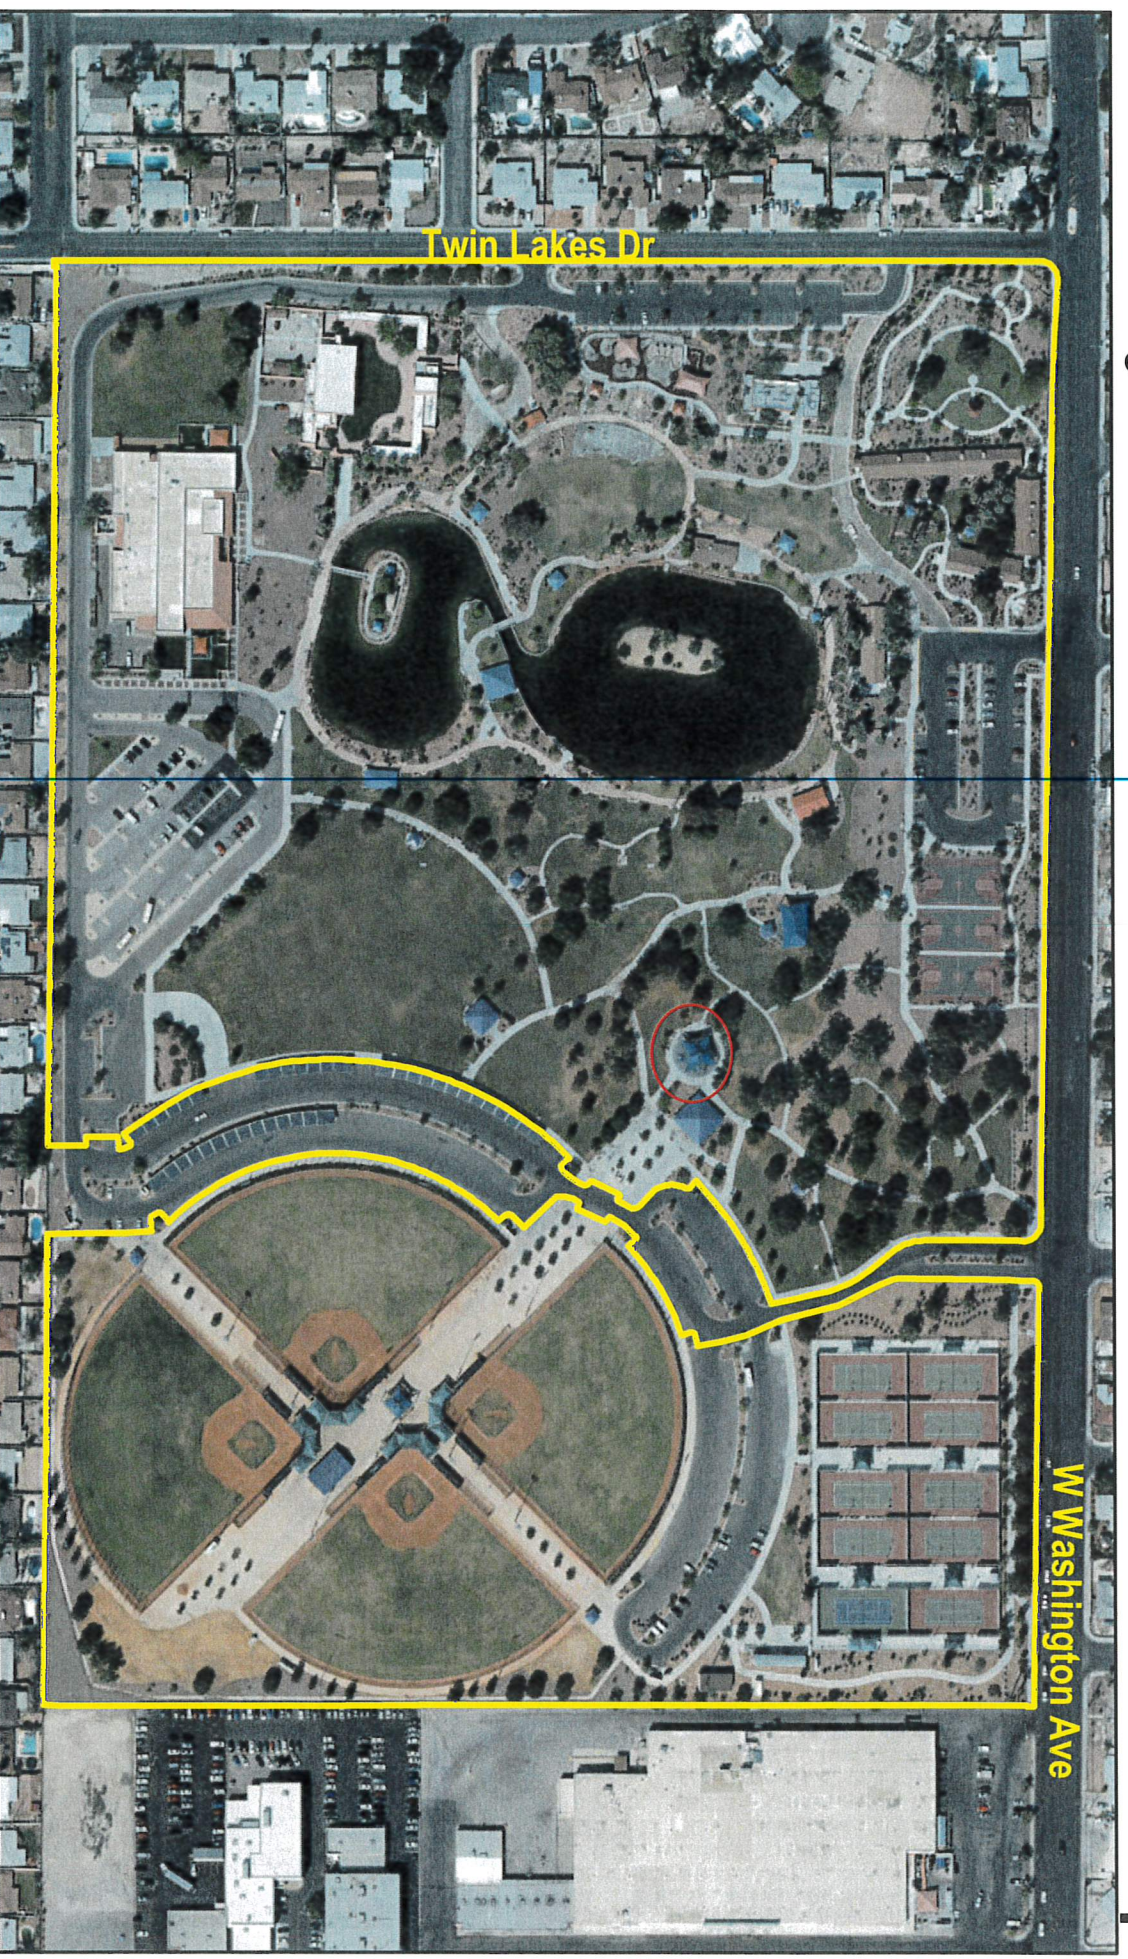

Kellogg-Zaher Sports Complex

7901 W Washington Avenue

Construction Year	2005	Dog Runs	3	Fitness Course	Y	Swings	8	Special Event Area	Y
Total Acres	96.56	# Dog Drinking Fountain	4	Playgrd Shade Structure	3	Tot Swings	2	Walking Course	Y
Ward	2	Soccer Field	11	# 2-5 Playgrounds	3	Ground Play	Y	Track Surface	Asphalt
Restroom	3	# Synthetic Fields	7	# 5-12 Playgrounds	3	Open Turf Area	Y	Track Length (MI)	1.69
# Drinking Fountain	6							Nonsewerable Picnic	Y

Parks and Grounds
Maintenance

Lorenzi Park & Sport Park

3333 W Washington Avenue

Construction Year	1921	Playground Shade Structure	4	Baseball 50/70	2	Basketball Hoops	6	Walking Course	Y
Total Acres	57.24	# 2-5 Playgrounds	2	Bulpen	6	Basketball Court	4	Track Surface	Concrete
Ward	5	# 5-12 Playgrounds	2	Dugout	8	Tennis Court	10	Track Length (M)	1.67
Restroom	3	Ground Play	Y	Infield	2	Special Event Area	Y	Reserveable Picnic	7
Parking Lot	Y	Open Turf Area	Y	Warning Track	4	Fountain/Pond	Y	Nonreserveable Picnic	Y
						Fishing Pond	Y		

Parks and Grounds
Maintenance

Centennial Hills Phase III Park

6851 N Buffalo Dr

Construction Year	2008	Playgrd Shade Structure	1	Open Turf Area	
Total Acres	18.90	# 2-5 Playgrounds	#	Horseshoe Pit	
Ward	6	Swings	4	Walking Course	
Restroom	2	Tot Swings	2	Track Surface	
Parking Lot	Y				

	Y	Track Length (MI)	0.9
	3.00	Water Play	Y
	Y	Special Event Area	Y
	Concrete	Reserveable Picnic	10

Parks and Grounds
 Maintenance

Gary Reese Freedom Park

850 N Mojave Road

Construction Year	1972	Playgrd Shade Structure	2	Open Turf Area	
Total Acres	50.33	# 2-5 Playgrounds	1	Baseball 60	
Ward	3	# 5-12 Playgrounds	1	Bulpen	
Restroom	2	Swings	4	Dugout	
Parking Lot	Y	Tot Swings	4	Infield	
Special Event Area	Y	Ground Play	Y	Warning Track	