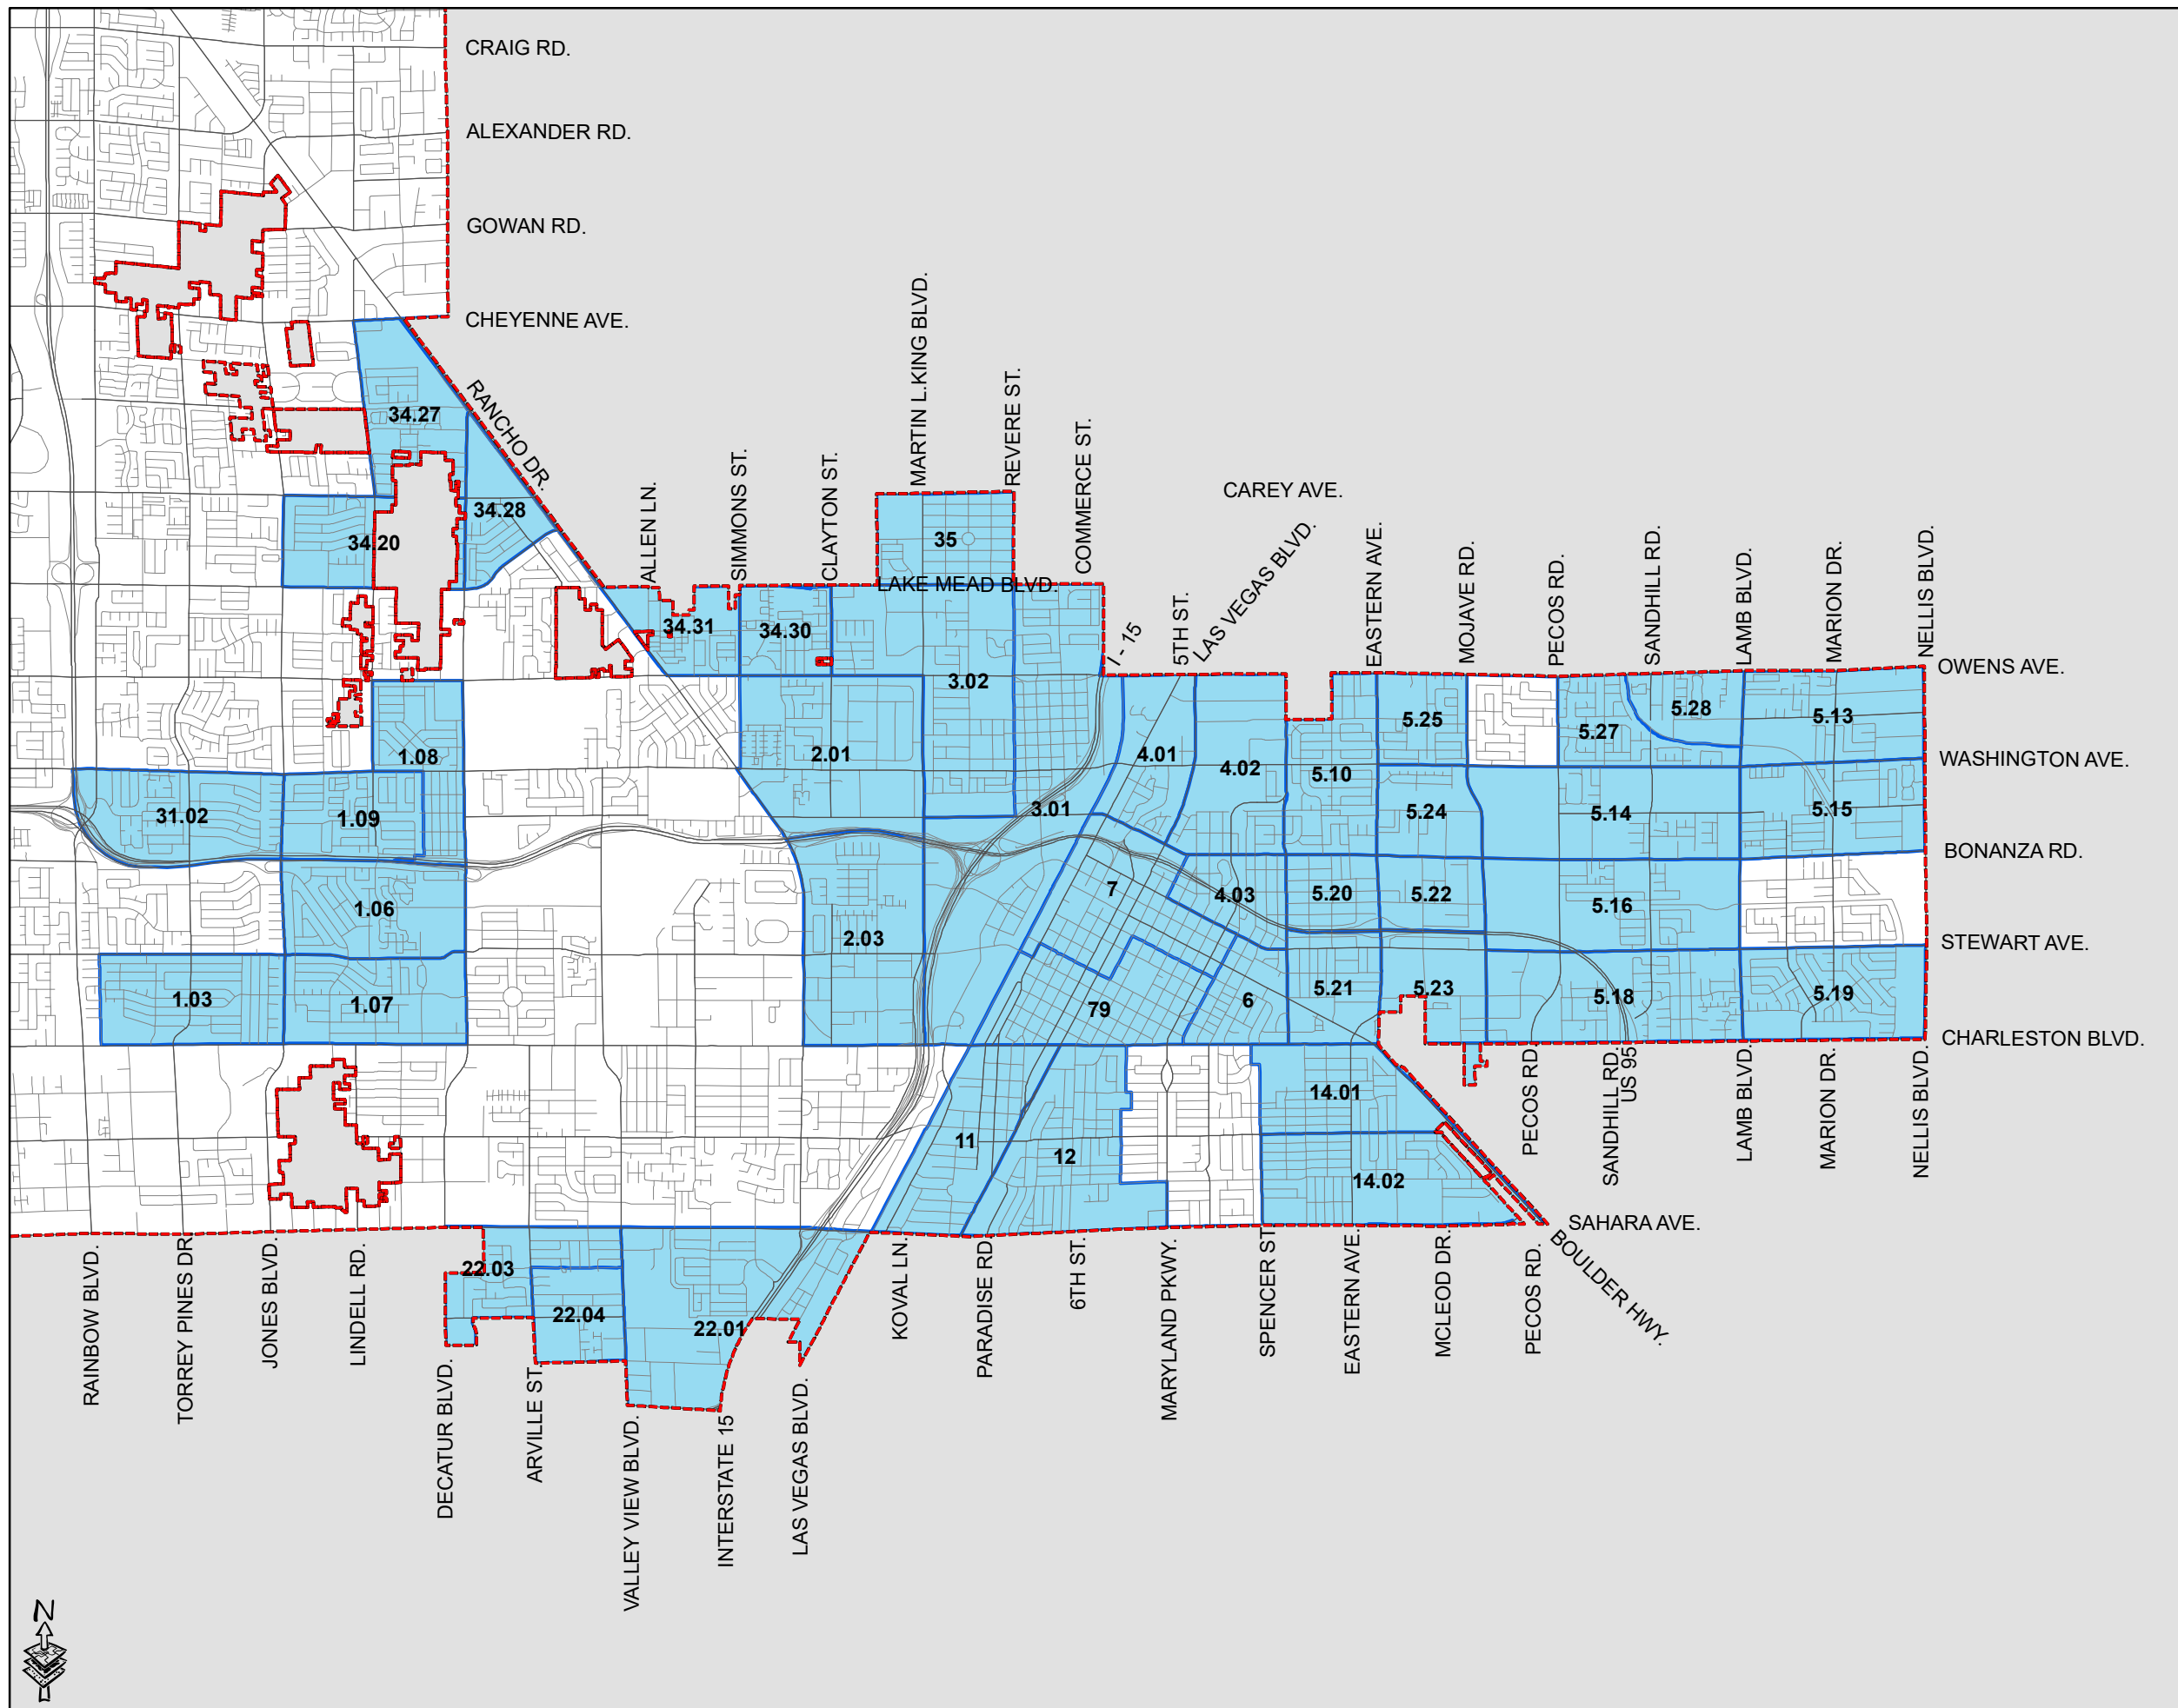

# City of Las Vegas

### Legend

 QCT - Qualified Census Tract

 City of Las Vegas

GIS maps are normally produced only to meet the needs of the City. Due to continuous development activity this map is for reference only.  
Geographic Information System  
Planning & Development Dept.  
702-229-6301